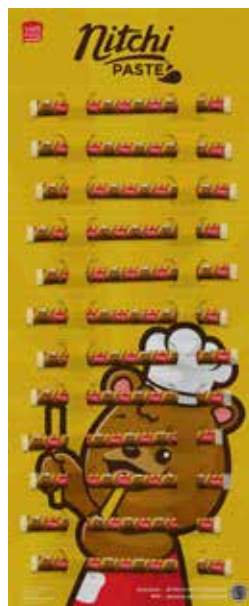

# CHOCO & CONVECT

NITCHI

# Nitchi PASTE

FULL OF CHOCOLATE TASTE MADE  
WITH REAL COCOA.

78g (12 pcs @6.5g)

Flavors: **Chocolate & Milk**